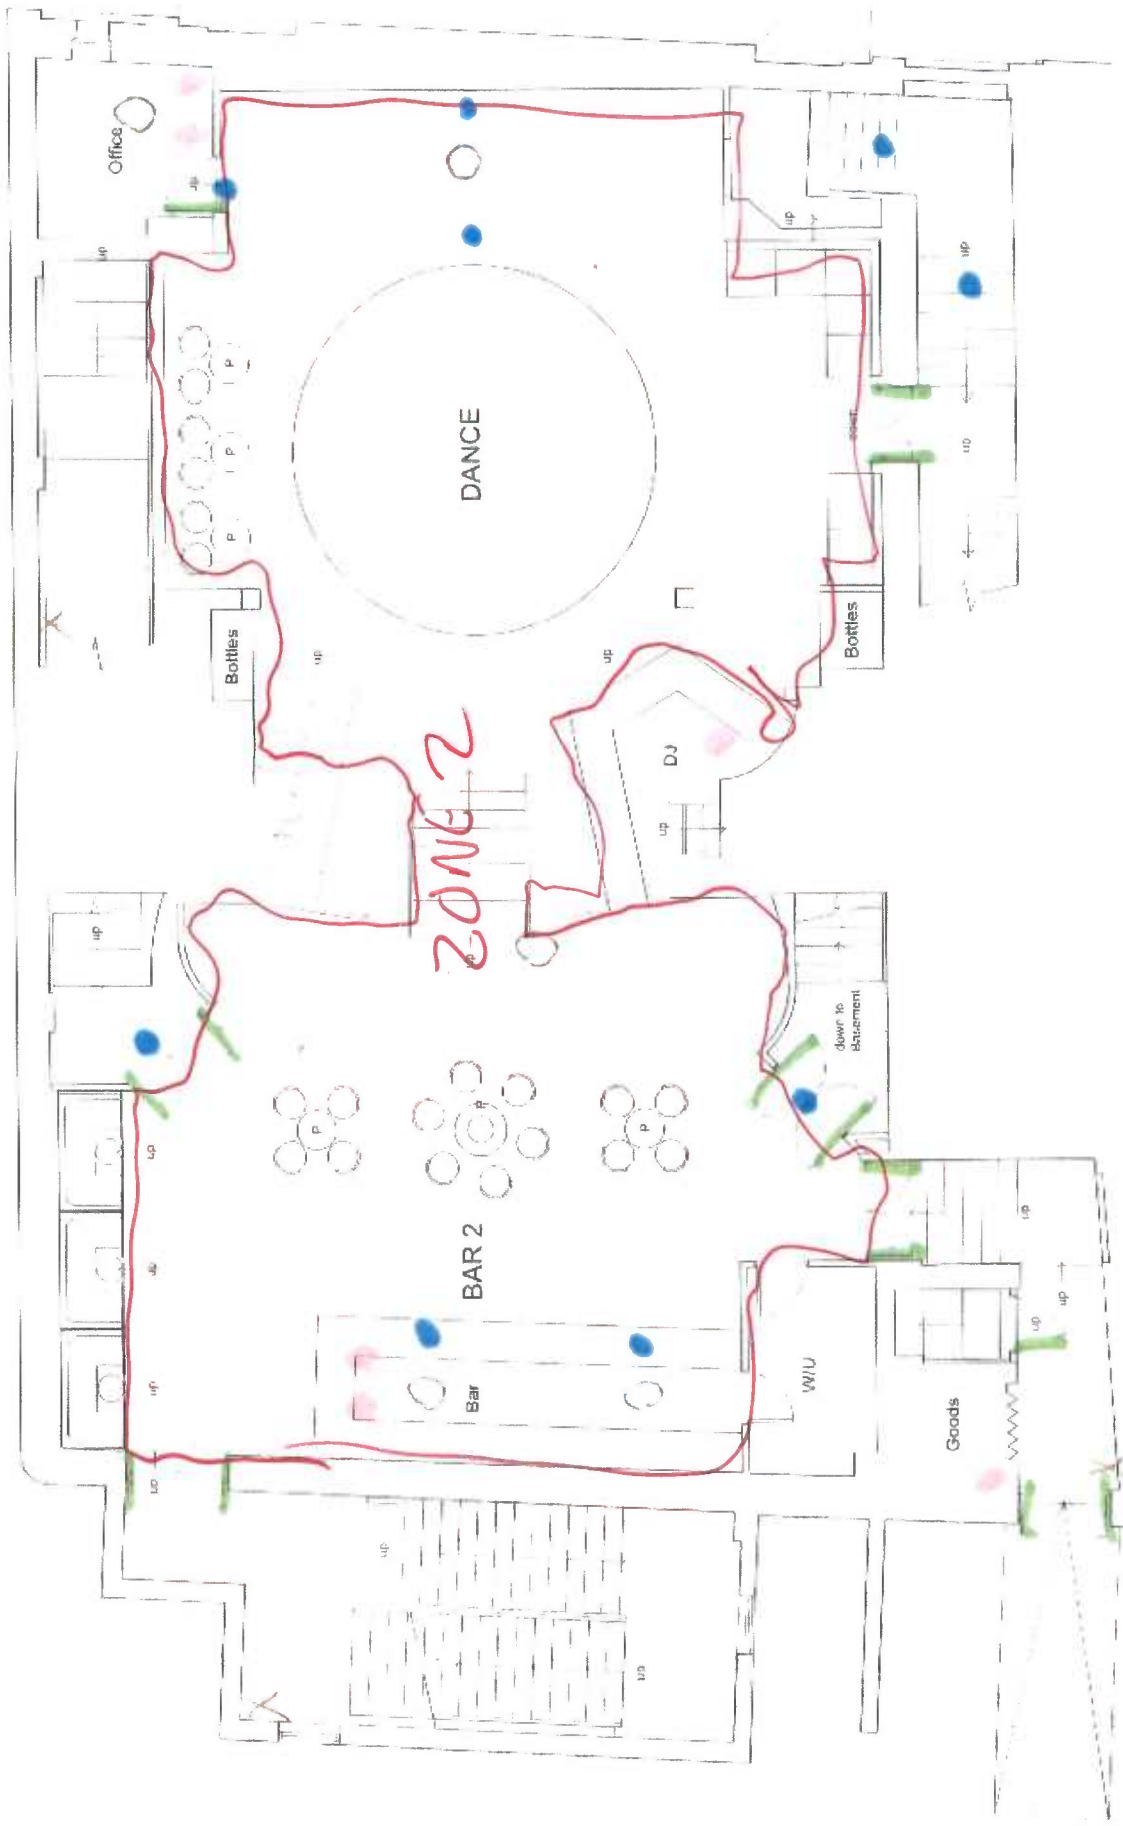

DATE	15/02/2013	BY	JB
DESCRIPTION	PROPOSED FIRST FLOOR PLAN	DATE	15/02/2013
BY	JB	DATE	15/02/2013
DESCRIPTION	PROPOSED FIRST FLOOR PLAN	DATE	15/02/2013
BY	JB	DATE	15/02/2013
DESCRIPTION	PROPOSED FIRST FLOOR PLAN	DATE	15/02/2013
BY	JB	DATE	15/02/2013
DESCRIPTION	PROPOSED FIRST FLOOR PLAN	DATE	15/02/2013
BY	JB	DATE	15/02/2013
DESCRIPTION	PROPOSED FIRST FLOOR PLAN	DATE	15/02/2013
BY	JB	DATE	15/02/2013

First Floor Plan

X BEER GLASS ● EMERGENCY LIGHTS ○ FLIGHT DETECTORS
● FIRE EXTINGUISHERS ● FIRE DOORS

PURE
Portsmouth

Proposed First Floor Plan

150 @ A1	15/02/2013	JB	XX

CONSTRUCTION